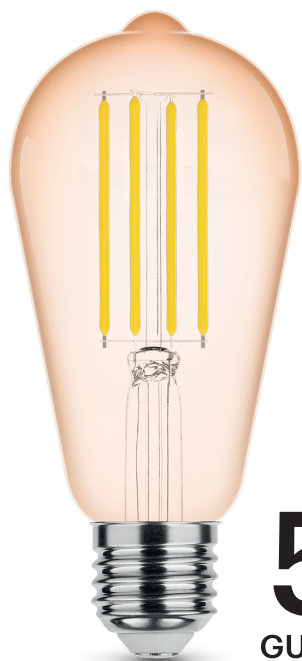

Product name	Modee Smart Lighting Filament LED Spot ST64 4W E27 320° (300 lumen) Amber Dimmable
Valid from	2022.03.21.

Order it online! www.smokingacc.hu

Email us: info@smokingacc.hu

*** 5 Years Guarantee:**

For household use only (up to 2.7 hours of use per day)

2 Years Guarantee:

For restaurants

PRODUCT DETAILS

Color Mode	Single Color
Material	Colored glass
Shape	Spot ST64
Base	E27
Wattage	4W
Wattage reference	28
Lumen Output	300 lumen
Lumen/wattage	75 lumen/watt
Power factor	>0.5
Voltage	AC220-240V
Beam Angle	320°
Dimmable	Yes
Dimensions	H142xD64mm
Energy label (new)	-
Lifetime	15.000h
CRI	80
IP	IP20

PACKAGING DETAILS

Packaging type	color packaging
Quantity/packaging	1
Size/packaging	68x68x160mm
Quantity/carton	100
Size/carton	705x360x340mm

PRODUCT IDENTIFYING

1800K

ML-ST64FA1800K4WE27D

EAN (product): 5999570715535