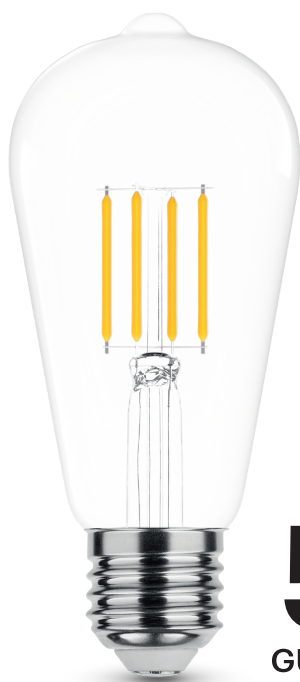

Product name	Modee Smart Lighting Filament LED Spot ST64 4W E27 360° (440 lumen)
Valid from	2018.08.27.

5 YEARS
GUARANTEE*

Order it online! www.smokingacc.hu

Email us: info@smokingacc.hu

- * 5 Years Guarantee:**
For household use only (up to 2.7 hours of use per day)
- 2 Years Guarantee:**
For restaurants

PRODUCT DETAILS

Color Mode	Single Color
Material	Glass
Shape	ST58
Base	E27
Wattage	4W
Wattage reference	40W
Lumen Output	440 lumen
Lumen/wattage	110 lumen/watt
Power factor	>0.5
Voltage	AC220-240V
Beam Angle	360°
Dimmable	No
Dimensions	H130xD58mm
Energy label (new)	E
Lifetime	35.000h
CRI	≥80
IP	IP20