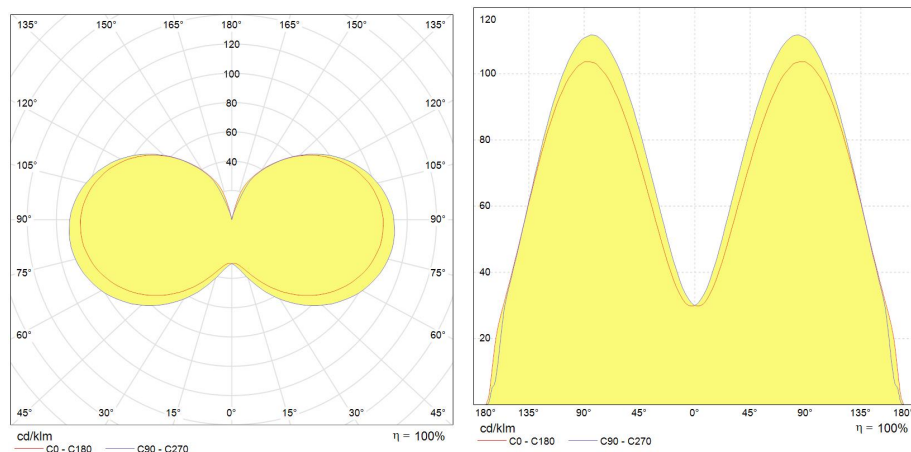

Electrical data

Nominal lamp power factor...	>0.5
Operating Temperature (MIN) [°C]	-20°C
Operating Temperature (MAX) [°C]	+40°C
Starting time (sec)	<0.5 s
Warm up time up to 60% of full light output	Instant on
Number of switching cycles	30000
Dimming Capability	Yes
Nominal lamp voltage range [V]	220-240V
Nominal power [W]	5

Logistic data

Shipment	Standard
DUN Code	15994100069468
EAN Code	5994100069461
Pack Quantity	6
Product status	Available

Light distribution