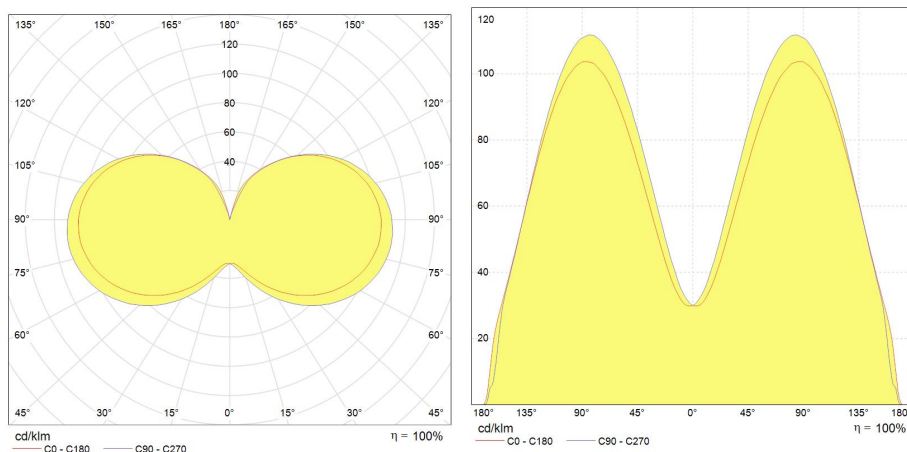

Electrical data

Nominal lamp power factor...	>0.5
Operating Temperature (MIN) [°C]	-20°C
Operating Temperature (MAX) [°C]	+40°C
Starting time (sec)	<0.5 s
Warm up time up to 60% of full light output	Instant on
Number of switching cycles	30000
Dimming Capability	Yes
Nominal lamp voltage range [V]	220-240V
Nominal power [W]	5

Logistic data

Shipment	Standard
DUN Code	15994100069475
EAN Code	5994100069478
Pack Quantity	6
Product status	Available

Light distribution