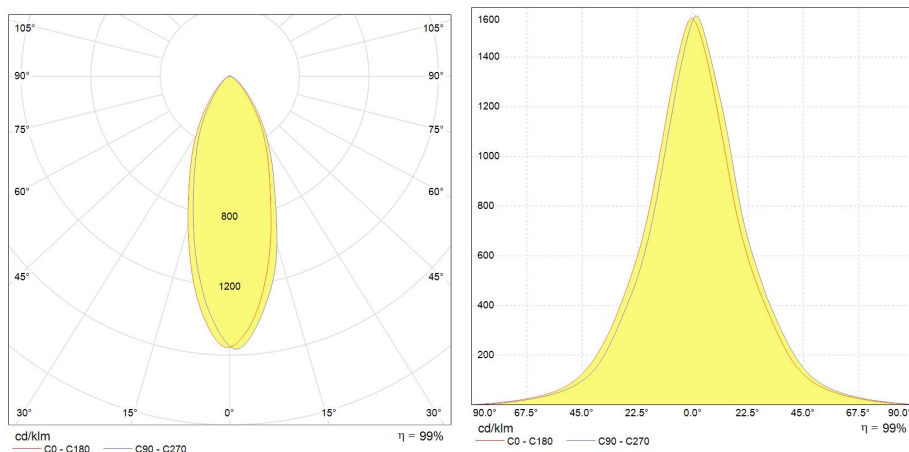

Electrical data

Nominal lamp power factor...	0.75
Rated power [W]	5.0
Startup time [sec]	<1sec
Number of switching cycles	100 000
Dimming Capability	Yes
Nominal lamp voltage range [V]	230
Nominal power [W]	5
Nominal lamp voltage [V]	230

Logistic data

Shipment	Standard
DUN Code	20064894509494
EAN Code	0064894509490
Pack Quantity	8
Inner pack type	Box
Product status	Available

Light distribution